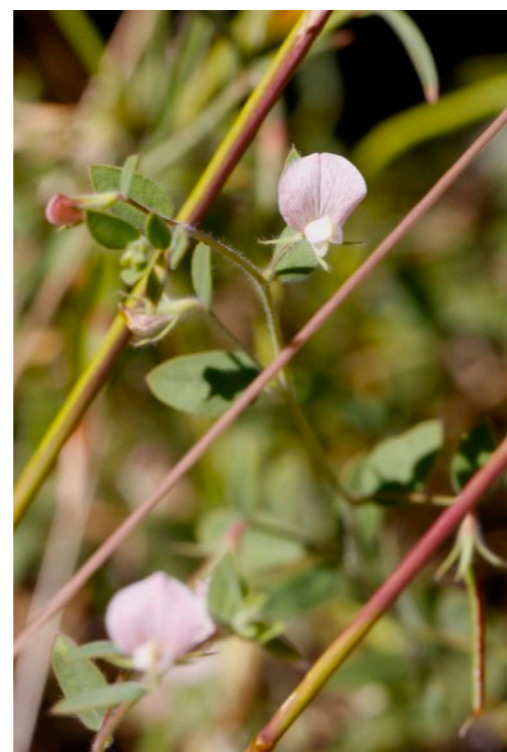

All photos courtesy of California State Parks. © 2019 California State Park.

White flowers

Coulter snapdragon

White sage

Honeysuckle

Woolly yarrow

Spanish lotus

Shy mariposa lily

Yellow flowers

Coast baby stars

Wallflower

Slope monkeyflower

Seep monkeyflower

Weed mariposa lily

Evening primrose

Yellow flowers

**Suggested Trails: Azalea loop,
Azalea Spring Fire Road, Cold
Stream**