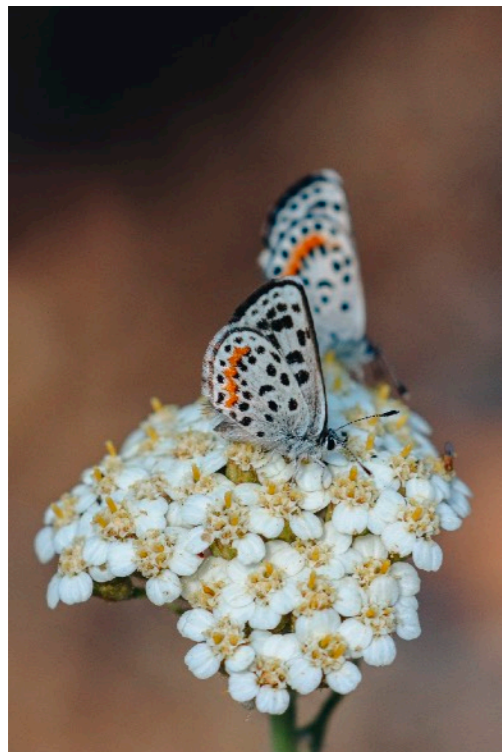

All photos courtesy of California State Parks. © 2019 California State Park.

White flowers

Coulter snapdragon

White sage

Honeysuckle

Woolly yarrow

Spanish lotus

Shy mariposa lily

Yellow flowers

Coast baby stars

Wallflower

Slope monkeyflower

Seep monkeyflower

Weed mariposa lily

Evening primrose

Yellow flowers