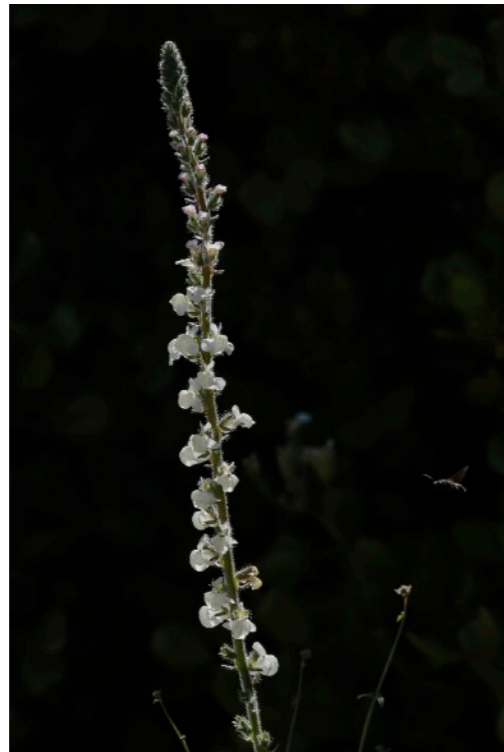

All photos courtesy of California State Parks. © 2019 California State Park.

White flowers

Coulter snapdragon

White sage

Honeysuckle

Woolly yarrow

Spanish lotus

Shy mariposa lily